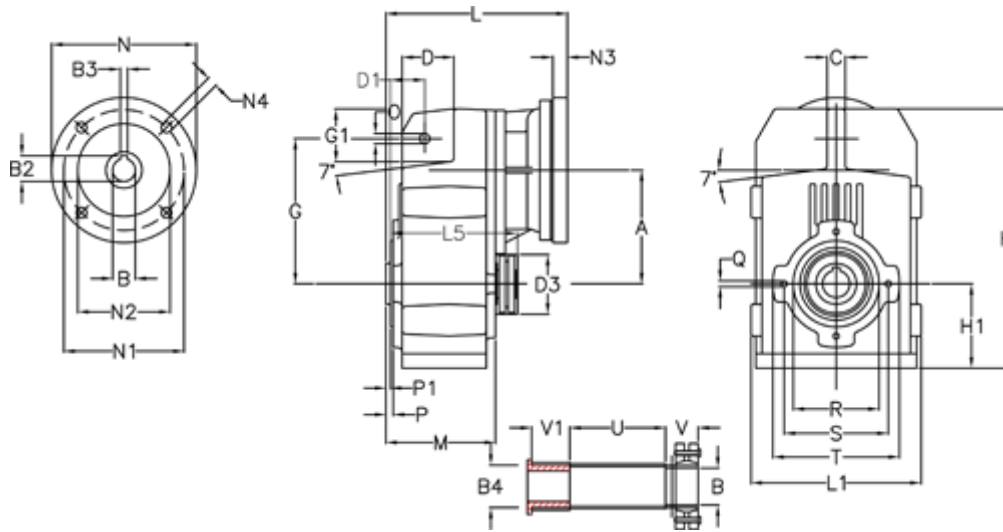

Data Sheet

Article number: 29560502388935
 Description: Shaft mounted gear
 A512QF55-23,8-P90B5

Measures

A = 211.30	D1 = 65.0	I5 = 222.0	P1	= 4.5	V = 6
B = 55	d3 = 120	M = 163.0	Q	= M12x19	V1 = 5
B1 = 24	G = 278	N = 200	R	= 180	
B2 = 27.3	G1 = 105.5	N1 = 165	S	= 215	
B3 = 8	H = 479.0	N2 = 130	T	= 250	
B4 = 55	H1 = 144.0	N4 = M10x20	Tightening torque Nm adapter bushing = 6.0		
C = 20	L = 287.5	O = 22	Tightening torque Nm shrink disc = 12.0		
D = 93.5	L1 = 273	P = 8.5	U	= 91.0	